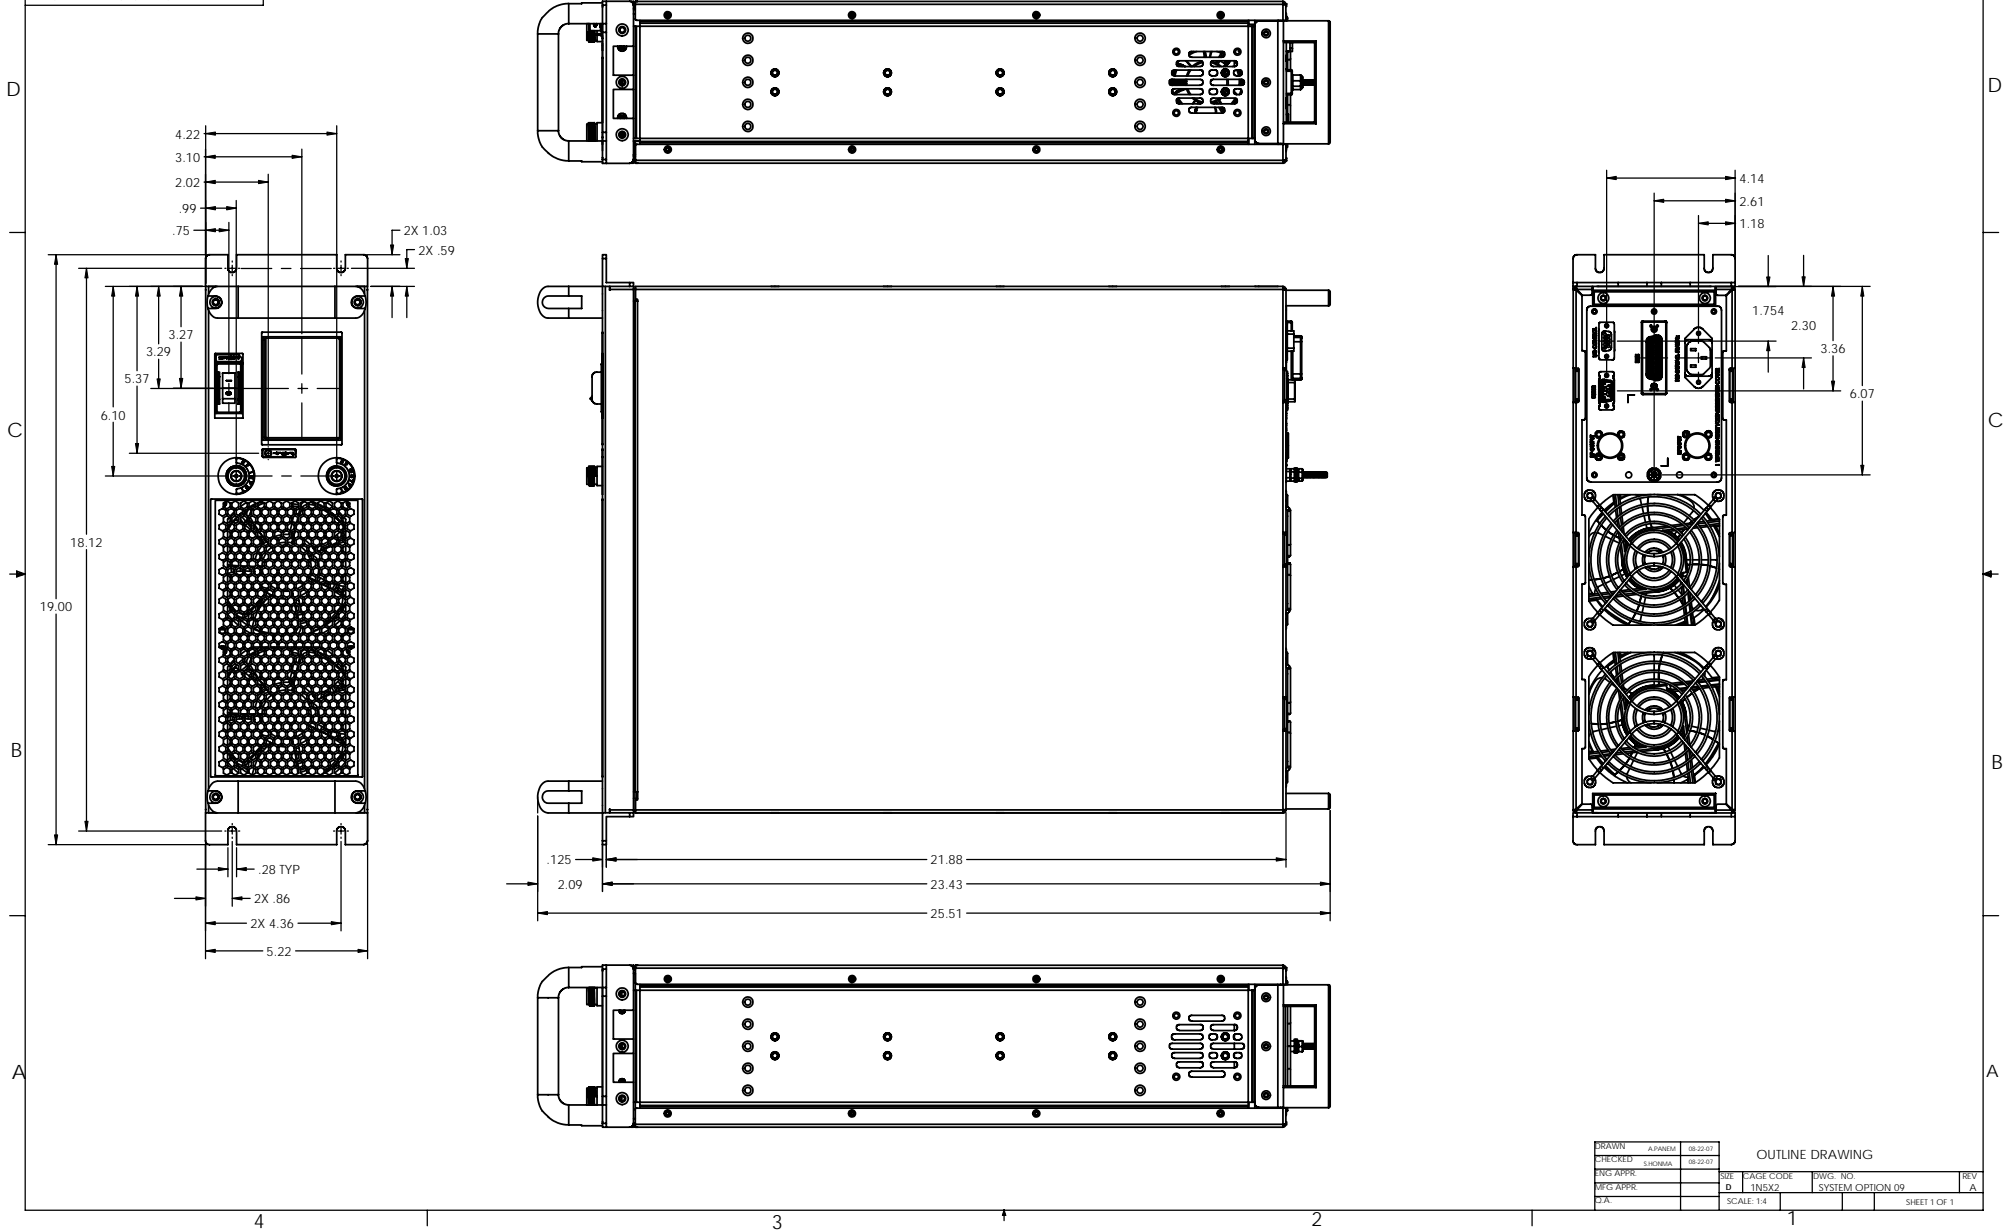

DRAWN	APWEM	08-22-07	OUTLINE DRAWING			REV
CHECKED	SHONMA	08-22-07	SIZE	PAGE CODE	DWG. NO.	A
ENG APPR			D	INDEX	SYSTEM OPTION 09	
DES APPR			SCALE: 1:1			SHEET 1 OF 1