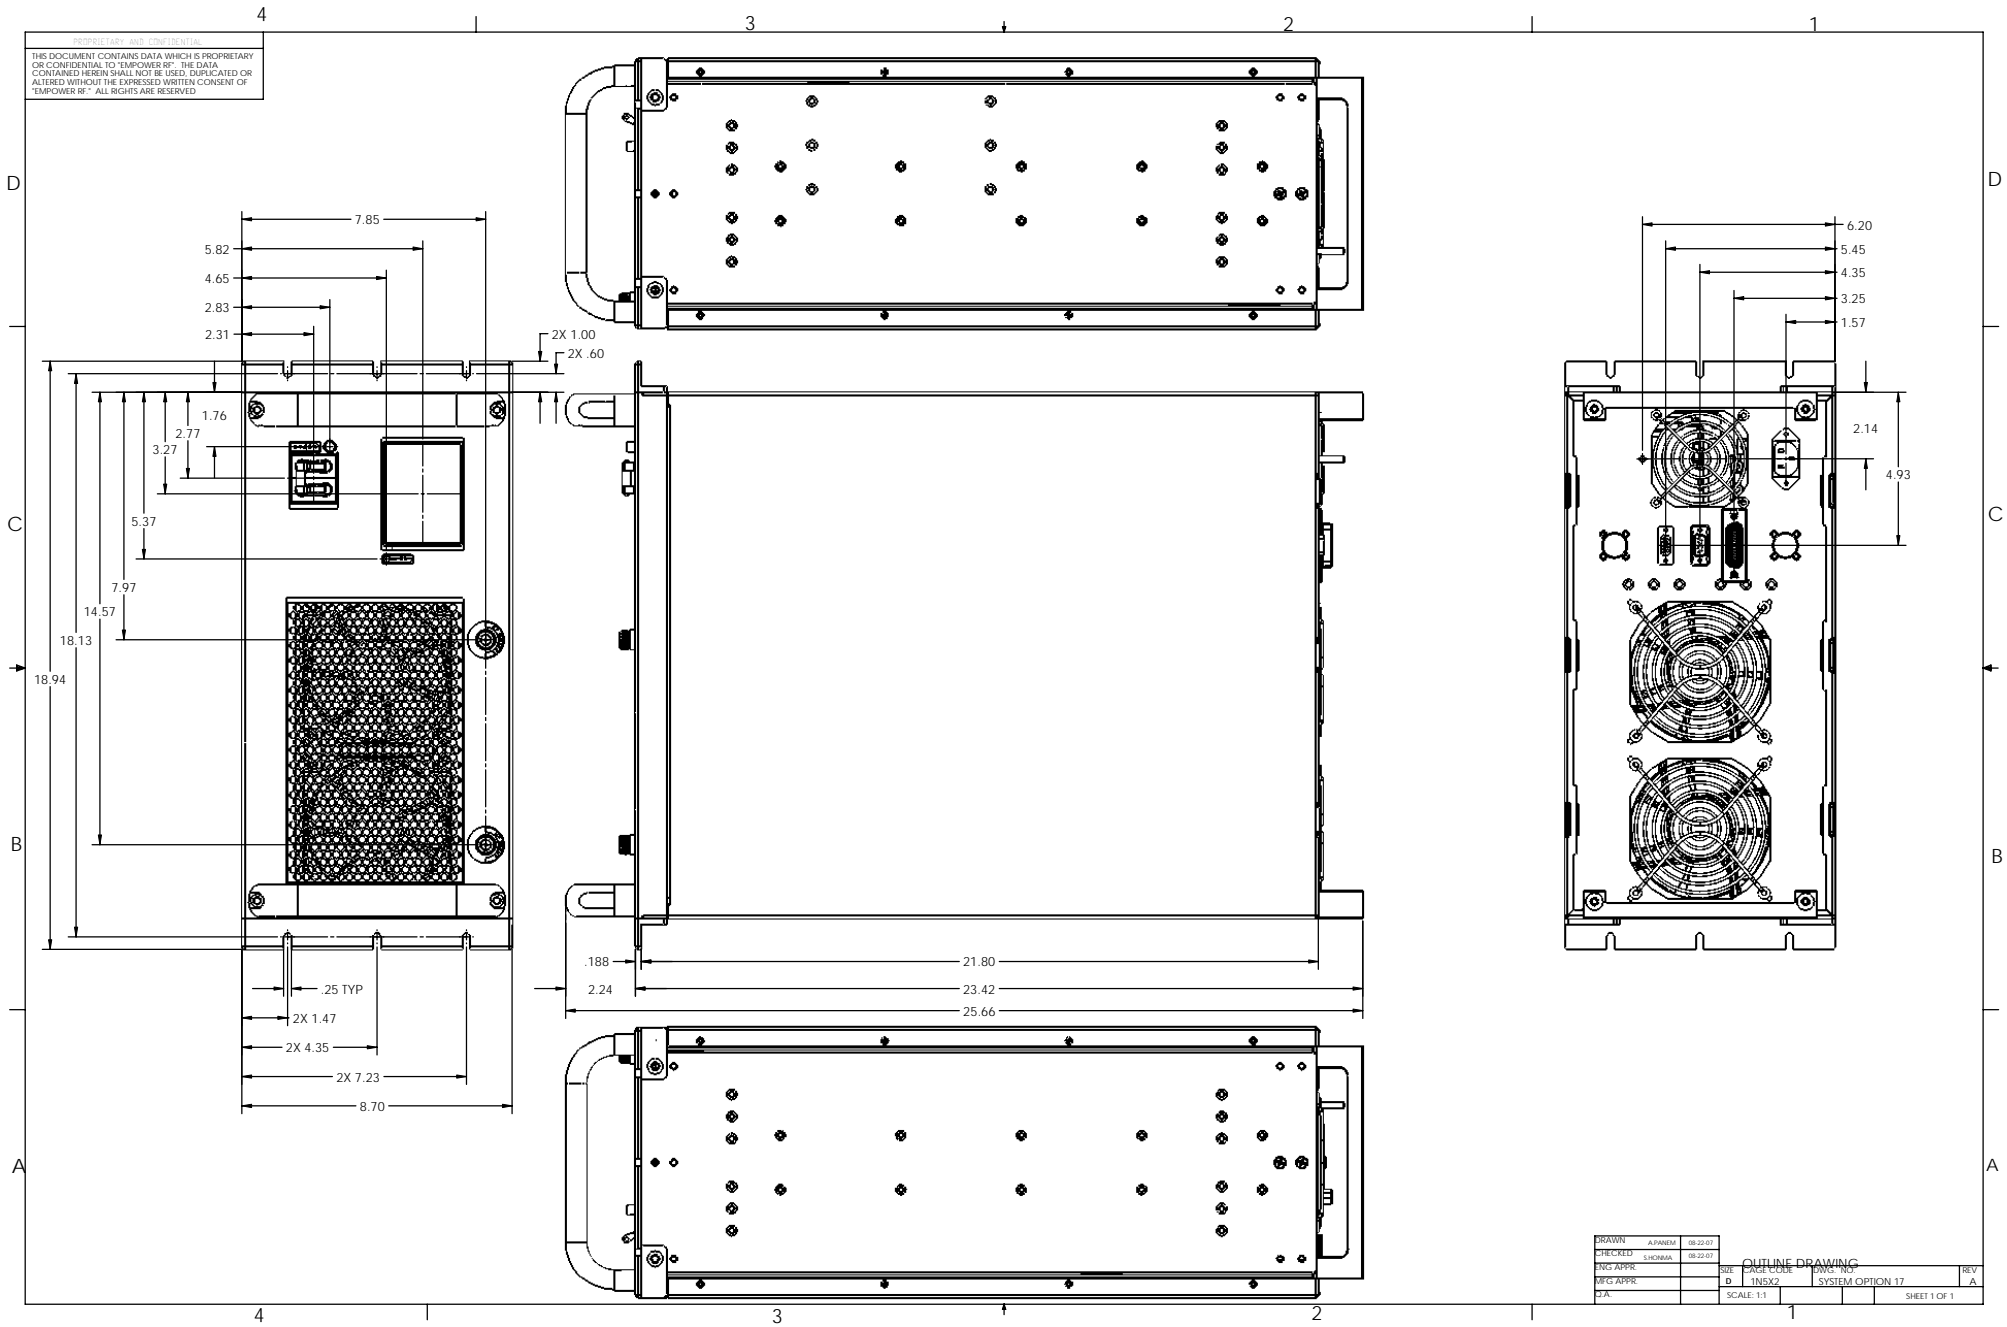

DRAWN	AFWEM	08-22-07	OUTLINE DRAWING		REV
CHECKED	SHONAA	08-22-07	SCALE: 1:1	SYSTEM OPTION 17	A
ENG APPR					
ENG APPR					
DATE