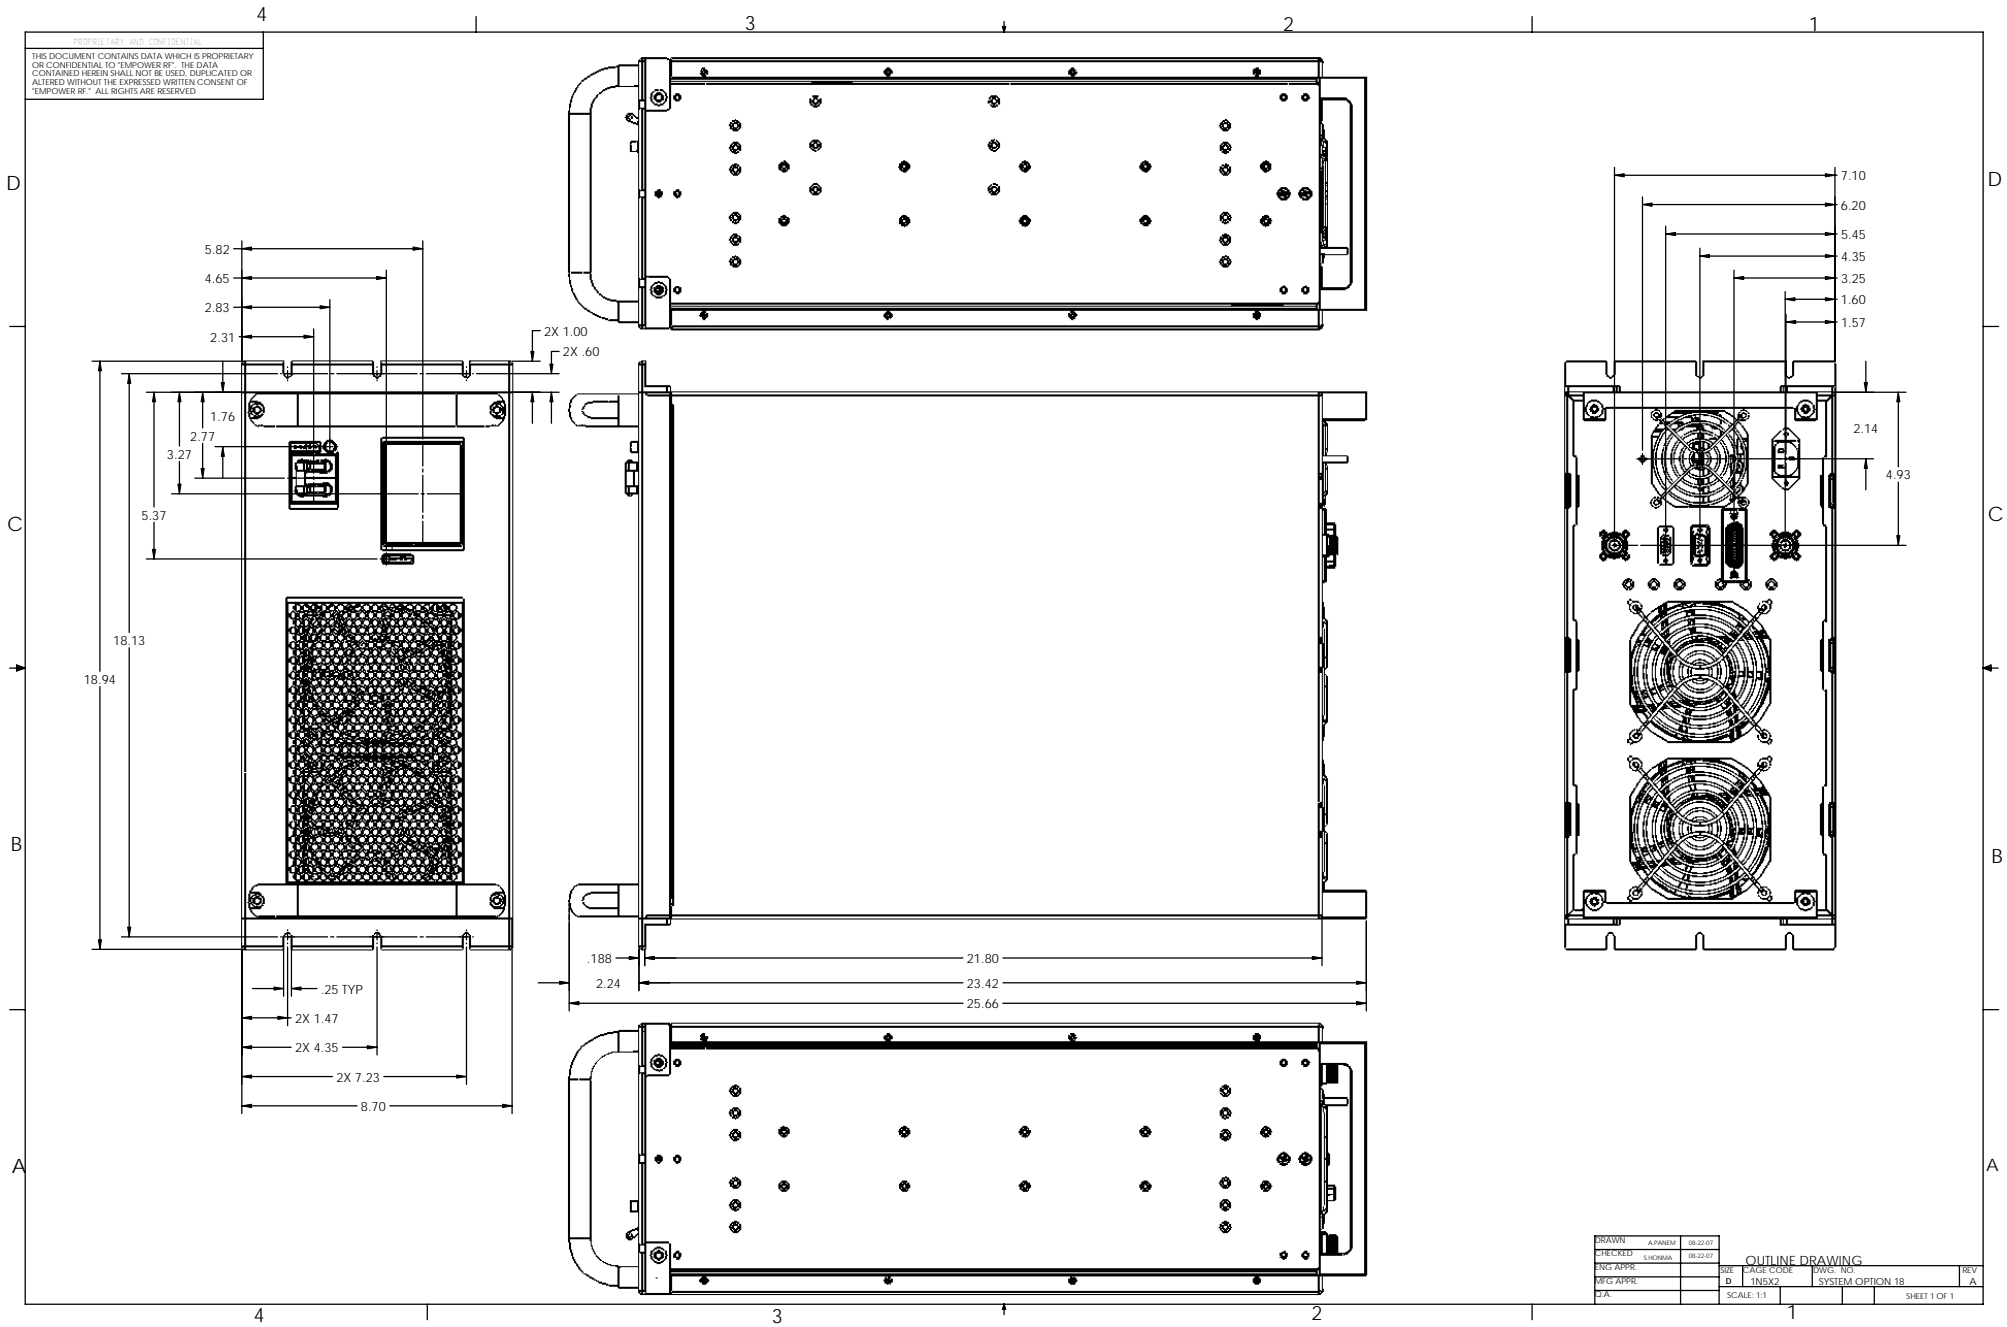

DRAWN	AFWEM	08-22-07	OUTLINE DRAWING			REV
CHECKED	SHONAA	08-22-07	SIZE	PAGE CODE	DWG. NO.	A
ENG APPR			D	INDEX	SYSTEM OPTION 18	
ENG APPR			SCALE: 1:1			SHEET 1 OF 1